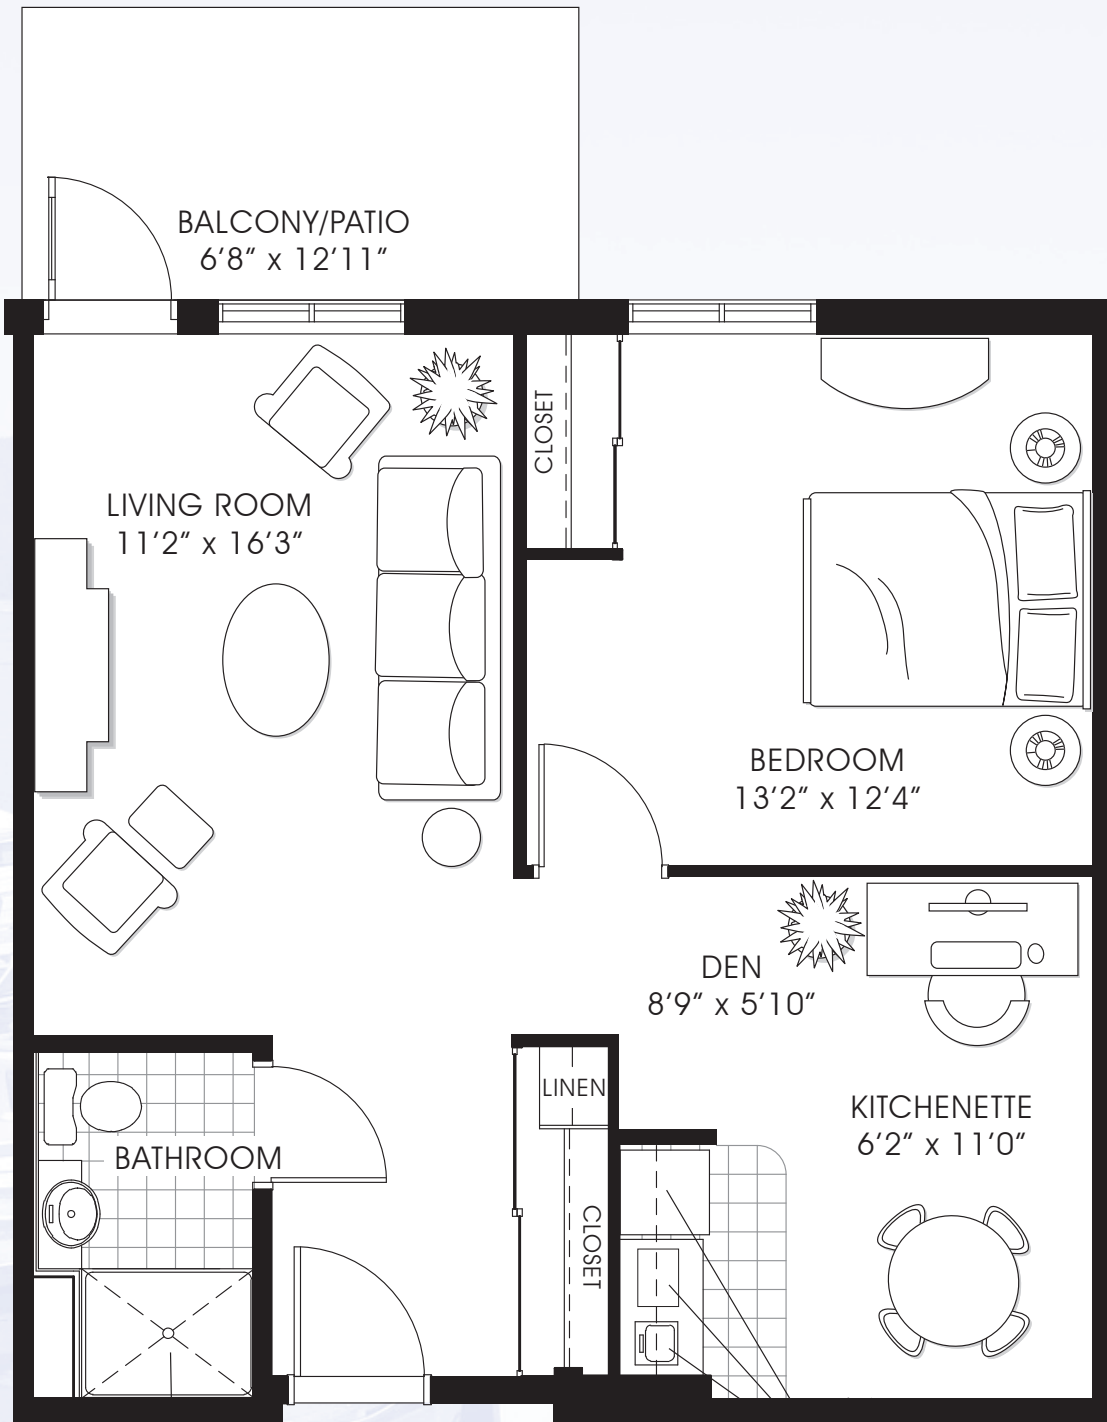

ORIGIN

AT LONGWOOD

ORIGIN AT LONGWOOD
250.751.7755
ORIGIN.CA

1 BEDROOM WITH BALCONY

PRIVATE 3 PIECE BATHROOM
WITH SEATED SHOWER STALL

KITCHENETTE COMPLETE WITH
SINK, MICROWAVE & REFRIGERATOR

The developer reserves the right to make modifications and changes. Sizes and dimensions are approximate. Actual floor plans and square footages may vary.

THE CADBORO | 467 SQ. FT.

ORIGIN AT LONGWOOD
250.751.7755
ORIGIN.CA

PRIVATE 3 PIECE BATHROOM
WITH SEATED SHOWER STALL

KITCHENETTE COMPLETE WITH
SINK, MICROWAVE & REFRIGERATOR

The developer reserves the right to make modifications and changes. Sizes and dimensions are approximate. Actual floor plans and square footages may vary.

ORIGIN

AT LONGWOOD

ORIGIN AT LONGWOOD
250.751.7755
ORIGIN.CA

1 BEDROOM WITH BALCONY/PATIO

KITCHENETTE COMPLETE WITH
SINK, MICROWAVE & REFRIGERATOR

PRIVATE 3 PIECE BATHROOM
WITH SEATED SHOWER STALL

The developer reserves the right to make modifications and changes. Sizes and dimensions are approximate. Actual floor plans and square footages may vary.

THE QUADRA | 623 SQ. FT.

ORIGIN

AT LONGWOOD

ORIGIN AT LONGWOOD
250.751.7755
ORIGIN.CA

2 BEDROOM WITH BALCONY/PATIO

KITCHENETTE COMPLETE WITH
SINK, MICROWAVE & REFRIGERATOR

PRIVATE 3 PIECE BATHROOM
WITH SEATED SHOWER STALL