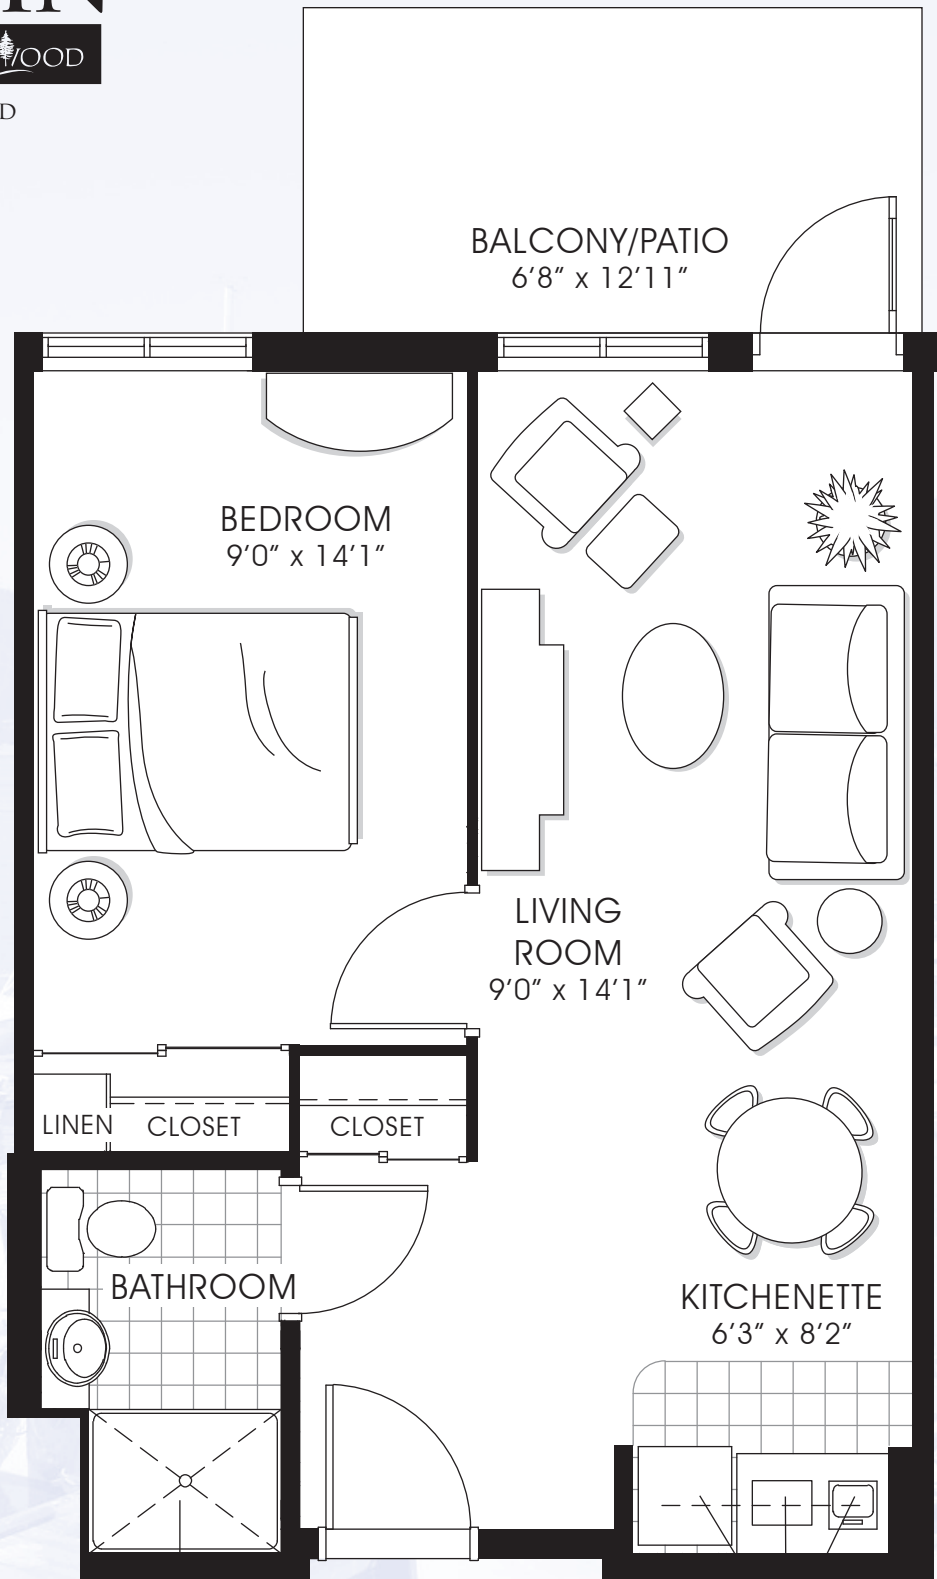

ORIGIN

AT LONGWOOD

ORIGIN AT LONGWOOD
250.751.7755
ORIGIN.CA

1 BEDROOM WITH BALCONY

PRIVATE 3 PIECE BATHROOM
WITH SEATED SHOWER STALL

KITCHENETTE COMPLETE WITH
SINK, MICROWAVE & REFRIGERATOR

The developer reserves the right to make modifications and changes. Sizes and dimensions are approximate. Actual floor plans and square footages may vary.

THE CADBORO | 467 SQ. FT.

ORIGIN AT LONGWOOD
250.751.7755
ORIGIN.CA

PRIVATE 3 PIECE BATHROOM
WITH SEATED SHOWER STALL

KITCHENETTE COMPLETE WITH
SINK, MICROWAVE & REFRIGERATOR

The developer reserves the right to make modifications and changes. Sizes and dimensions are approximate. Actual floor plans and square footages may vary.

ORIGIN

AT LONGWOOD

ORIGIN AT LONGWOOD
250.751.7755
ORIGIN.CA

1 BEDROOM WITH BALCONY/PATIO

KITCHENETTE COMPLETE WITH
SINK, MICROWAVE & REFRIGERATOR

PRIVATE 3 PIECE BATHROOM
WITH SEATED SHOWER STALL

The developer reserves the right to make modifications and changes. Sizes and dimensions are approximate. Actual floor plans and square footages may vary.

THE QUADRA | 623 SQ. FT.

ORIGIN

AT LONGWOOD

ORIGIN AT LONGWOOD
250.751.7755
ORIGIN.CA

2 BEDROOM WITH BALCONY/PATIO

KITCHENETTE COMPLETE WITH
SINK, MICROWAVE & REFRIGERATOR

PRIVATE 3 PIECE BATHROOM
WITH SEATED SHOWER STALL