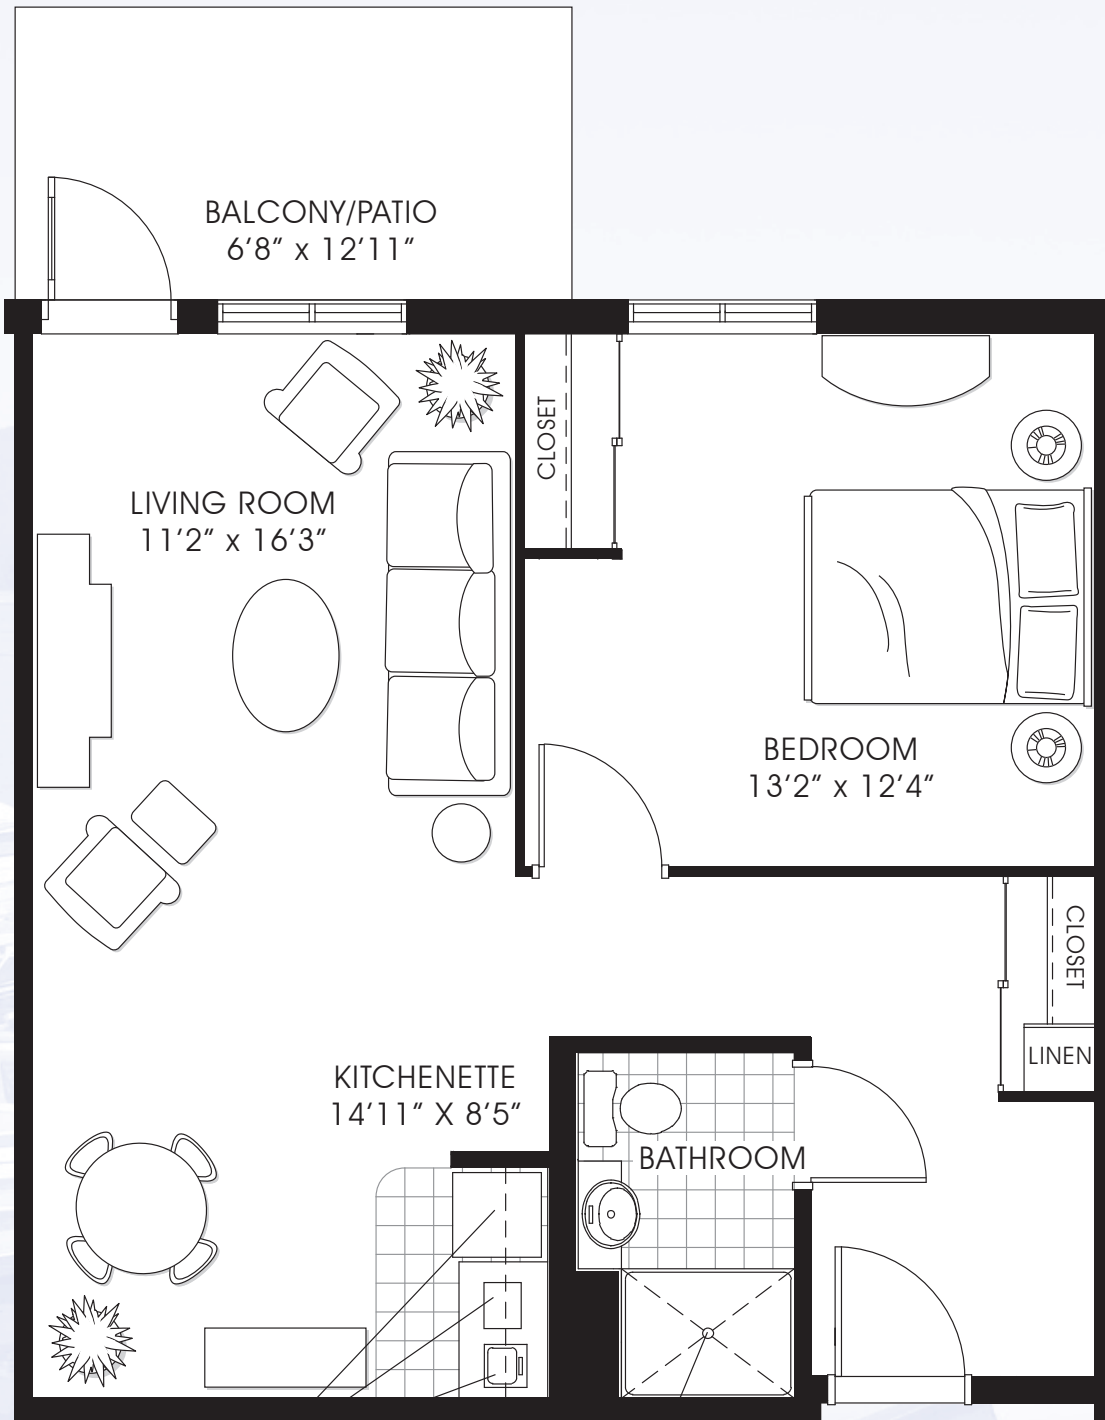

ORIGIN

AT LONGWOOD

ORIGIN AT LONGWOOD
250.751.7755
ORIGIN.CA

1 BEDROOM WITH BALCONY

PRIVATE 3 PIECE BATHROOM
WITH SEATED SHOWER STALL

KITCHENETTE COMPLETE WITH
SINK, MICROWAVE & REFRIGERATOR

The developer reserves the right to make modifications and changes. Sizes and dimensions are approximate. Actual floor plans and square footages may vary.

THE CADBORO | 467 SQ. FT.

ORIGIN AT LONGWOOD
250.751.7755
ORIGIN.CA

PRIVATE 3 PIECE BATHROOM
WITH SEATED SHOWER STALL

KITCHENETTE COMPLETE WITH
SINK, MICROWAVE & REFRIGERATOR

The developer reserves the right to make modifications and changes. Sizes and dimensions are approximate. Actual floor plans and square footages may vary.

ORIGIN

AT LONGWOOD

ORIGIN AT LONGWOOD
250.751.7755
ORIGIN.CA

1 BEDROOM WITH BALCONY/PATIO

KITCHENETTE COMPLETE WITH
SINK, MICROWAVE & REFRIGERATOR

PRIVATE 3 PIECE BATHROOM
WITH SEATED SHOWER STALL

The developer reserves the right to make modifications and changes. Sizes and dimensions are approximate. Actual floor plans and square footages may vary.

THE QUADRA | 623 SQ. FT.

ORIGIN

AT LONGWOOD

ORIGIN AT LONGWOOD
250.751.7755
ORIGIN.CA

2 BEDROOM WITH BALCONY/PATIO

KITCHENETTE COMPLETE WITH
SINK, MICROWAVE & REFRIGERATOR

PRIVATE 3 PIECE BATHROOM
WITH SEATED SHOWER STALL