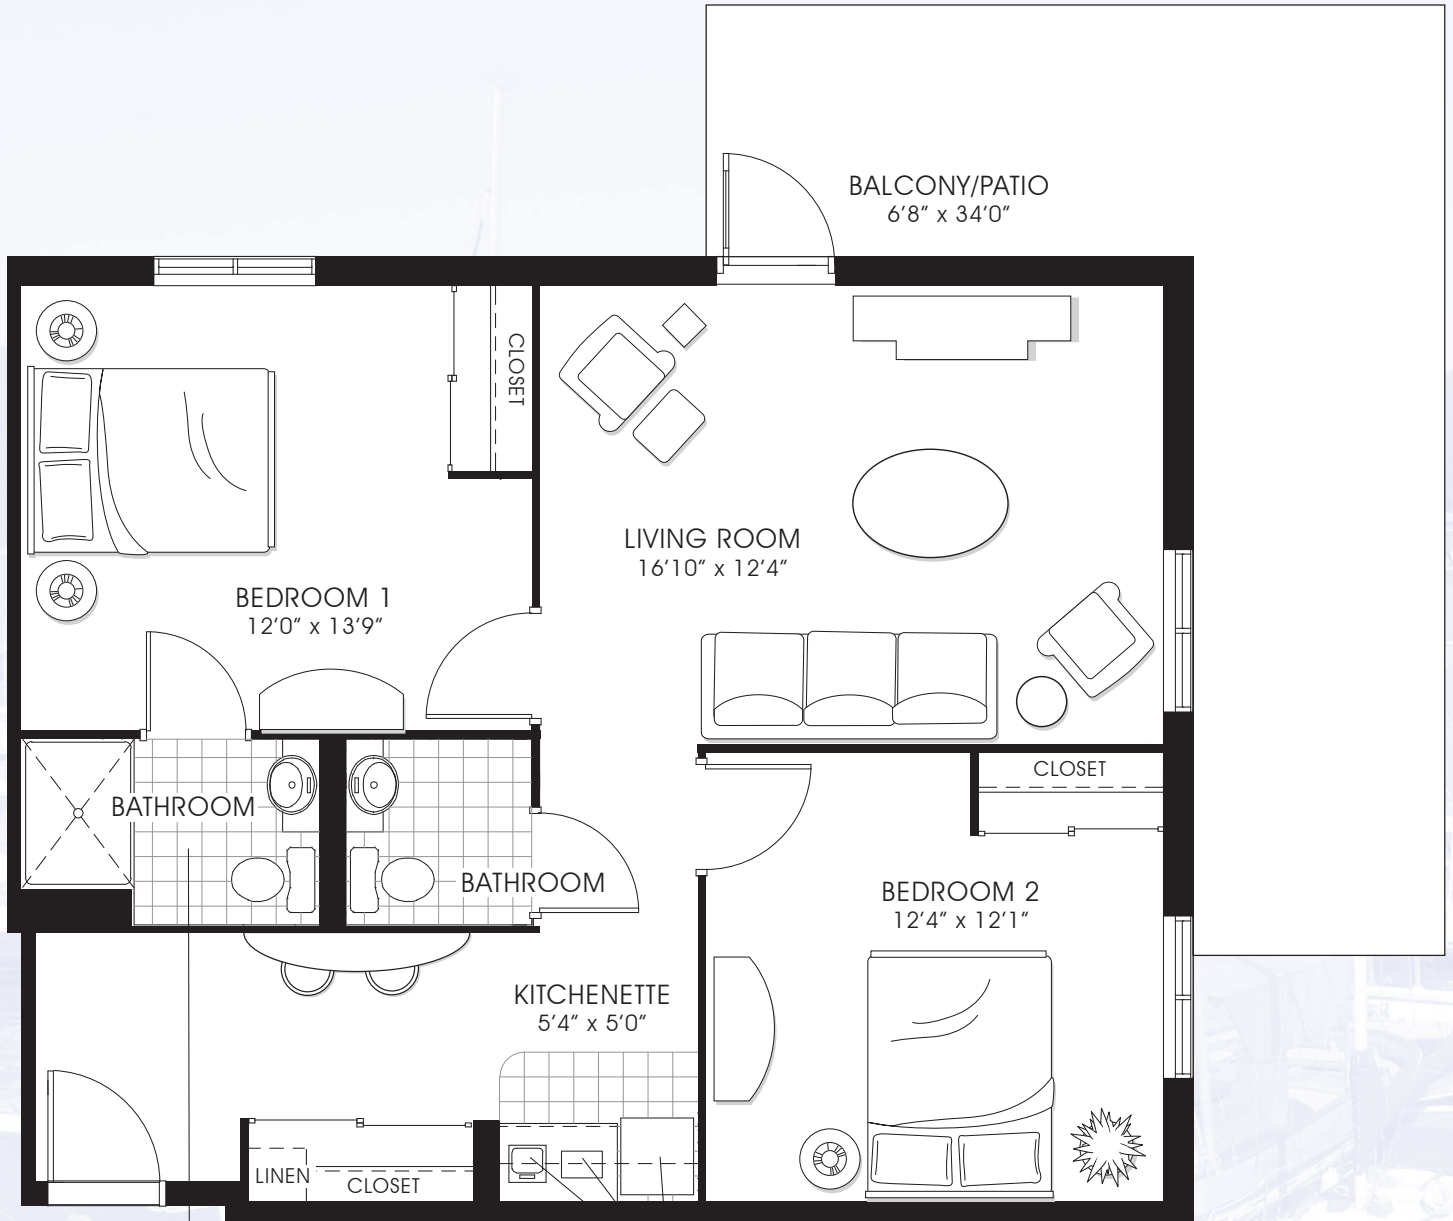

ORIGIN

AT LONGWOOD

ORIGIN AT LONGWOOD
250.751.7755
ORIGIN.CA

1 BEDROOM WITH BALCONY

PRIVATE 3 PIECE BATHROOM
WITH SEATED SHOWER STALL

KITCHENETTE COMPLETE WITH
SINK, MICROWAVE & REFRIGERATOR

The developer reserves the right to make modifications and changes. Sizes and dimensions are approximate. Actual floor plans and square footages may vary.

THE QUADRA | 623 SQ. FT.

ORIGIN

AT LONGWOOD

ORIGIN AT LONGWOOD
250.751.7755
ORIGIN.CA

2 BEDROOM WITH BALCONY/PATIO

KITCHENETTE COMPLETE WITH
SINK, MICROWAVE & REFRIGERATOR

PRIVATE 3 PIECE BATHROOM
WITH SEATED SHOWER STALL

The developer reserves the right to make modifications and changes. Sizes and dimensions are approximate. Actual floor plans and square footages may vary.

THE GALIANO | 781 SQ. FT.

ORIGIN

AT LONGWOOD

ORIGIN AT LONGWOOD
250.751.7755
ORIGIN.CA

2 BEDROOM WITH BALCONY/PATIO

PRIVATE 3 PIECE BATHROOM
WITH SEATED SHOWER STALL

KITCHENETTE COMPLETE WITH
SINK, MICROWAVE & REFRIGERATOR

The developer reserves the right to make modifications and changes. Sizes and dimensions are approximate. Actual floor plans and square footages may vary.